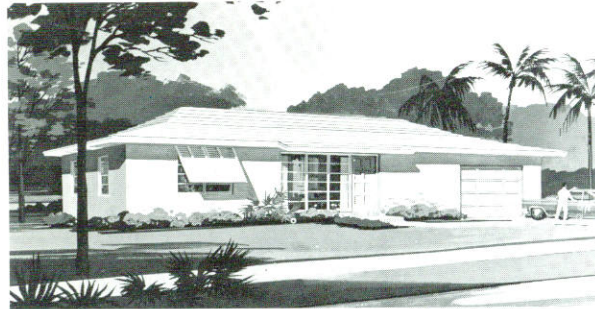

Total Cash Price

**\$23,300**

A one-bedroom beauty that's also a perfect vacation home. The spacious kitchen offers a convenient eating area; the screen porch brings the outdoors indoors!

Conventional Mortgages Available

Total Cash Price

**\$23,600**

This two-bedroom home was carefully designed for easy island living. An extra-large utility area adds a great deal of useful storage space.

Conventional Mortgages Available

Total Cash Price

**\$26,500**

A foyer entry leads into a large living-dining area that provides ideal placement for furniture arrangements. Thoughtful touch: extra-large closets and storage areas.

Conventional Mortgages Available

Total Cash Price

**\$27,000**

Outdoors and indoors merge beautifully in this unique two-bedroom home. A foyer entry separates the living-dining area from the bedroom/bath area.

Conventional Mortgages Available