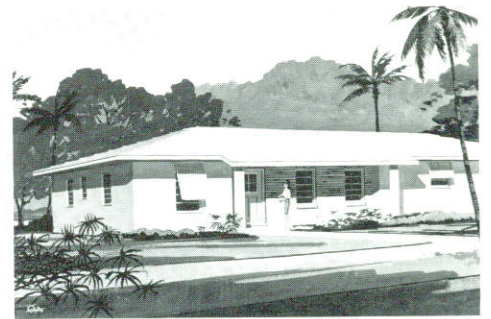

Total Cash Price

**\$23,300**

A one-bedroom beauty that's also a perfect vacation home. The spacious kitchen offers a convenient eating area; the screen porch brings the outdoors indoors!

Conventional Mortgages Available

Total Cash Price

**\$23,600**

This two-bedroom home was carefully designed for easy island living. An extra-large utility area adds a great deal of useful storage space.

Conventional Mortgages Available

Total Cash Price

Total Cash Price

**\$27,000**

Outdoors and indoors merge beautifully in this unique two-bedroom home. A foyer entry separates the living-dining area from the bedroom/bath area.

Conventional Mortgages Available