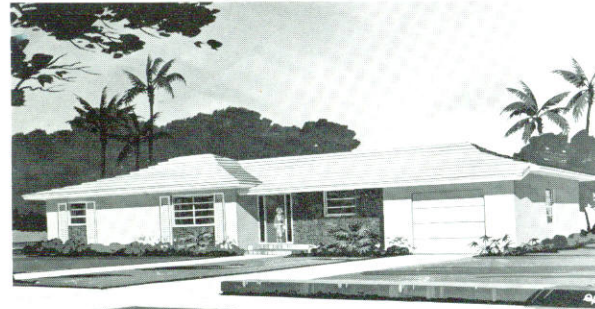

Total Cash Price

**\$23,300**

A one-bedroom beauty that's also a perfect vacation home. The spacious kitchen offers a convenient eating area; the screen porch brings the outdoors indoors!

Conventional Mortgages Available

Total Cash Price

**\$23,600**

This two-bedroom home was carefully designed for easy island living. An extra-large utility area adds a great deal of useful storage space.

Conventional Mortgages Available

Total Cash Price

**\$26,500**

A foyer entry leads into a large living-dining area that provides ideal placement for furniture arrangements. Thoughtful touch: extra-large closets and storage areas.

Conventional Mortgages Available

Total Cash Price

**\$27,000**

Outdoors and indoors merge beautifully in this unique two-bedroom home. A foyer entry separates the living-dining area from the bedroom/bath area.

Conventional Mortgages Available