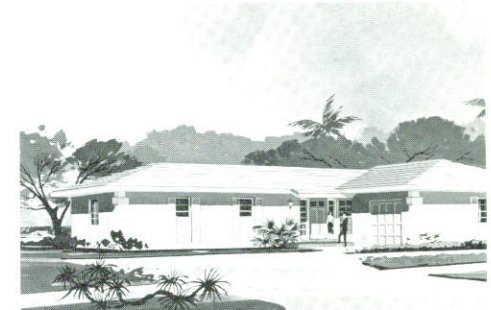

Total Cash Price

**\$23,300**

A one-bedroom beauty that's also a perfect vacation home. The spacious kitchen offers a convenient eating area; the screen porch brings the outdoors indoors!

Conventional Mortgages Available

Total Cash Price

**\$23,600**

This two-bedroom home was carefully designed for easy island living. An extra-large utility area adds a great deal of useful storage space.

Conventional Mortgages Available

Total Cash Price

**\$26,500**

A foyer entry leads into a large living-dining area that provides ideal placement for furniture arrangements. Thoughtful touch: extra-large closets and storage areas.

Conventional Mortgages Available

Total Cash Price

**\$27,000**

Outdoors and indoors merge beautifully in this unique two-bedroom home. A foyer entry separates the living-dining area from the bedroom/bath area.

Conventional Mortgages Available